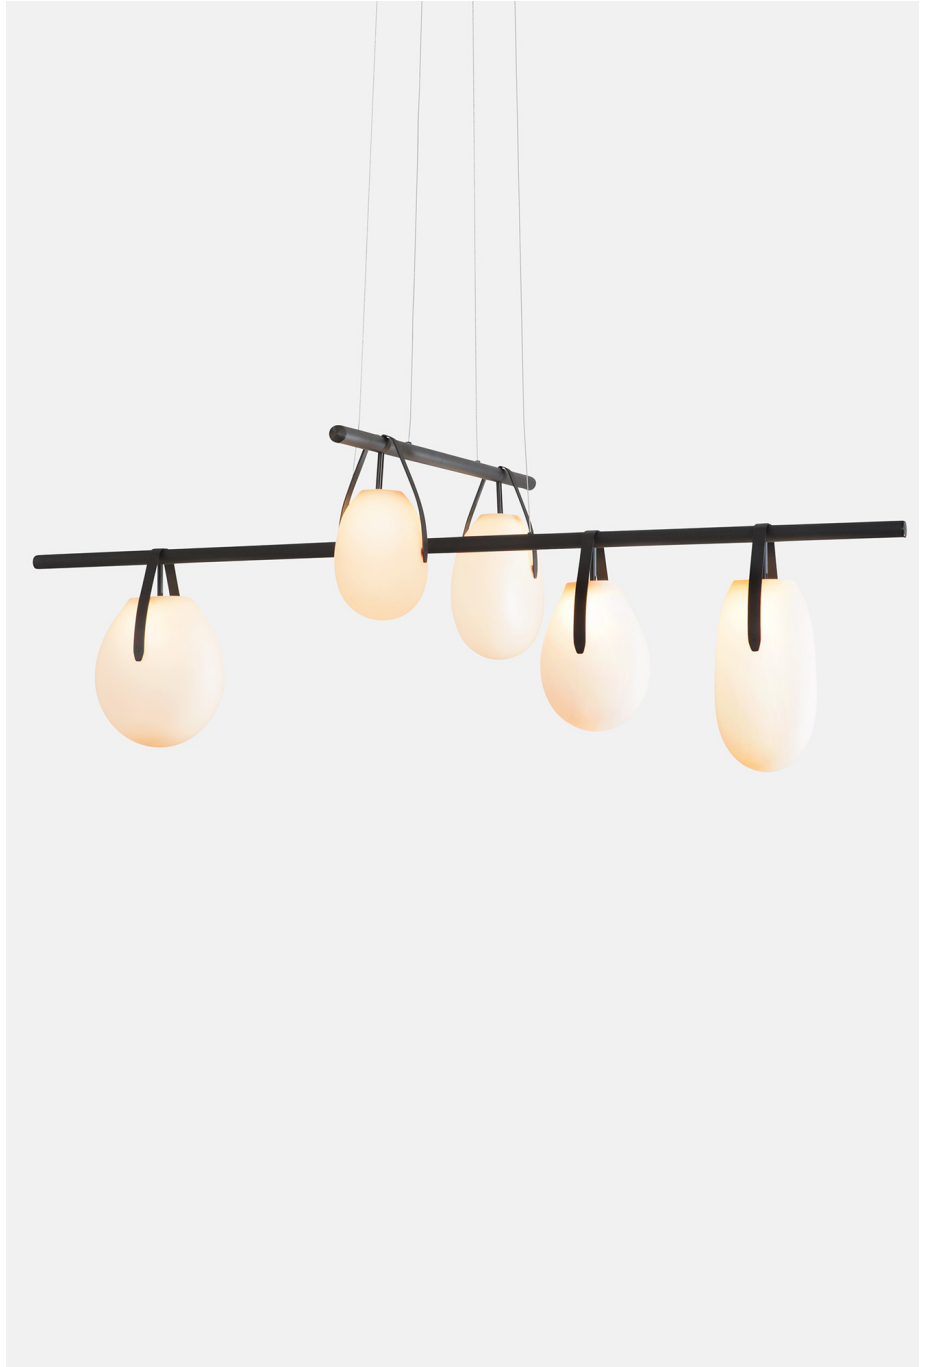

Gala Cross

Chandeliers

50 Greene St
New York NY 10013
T +1 212 388 1621
sales@rbw.com

For 2D & 3D drawings of all products, including CAD, Revit and IES files, please visit rbw.com