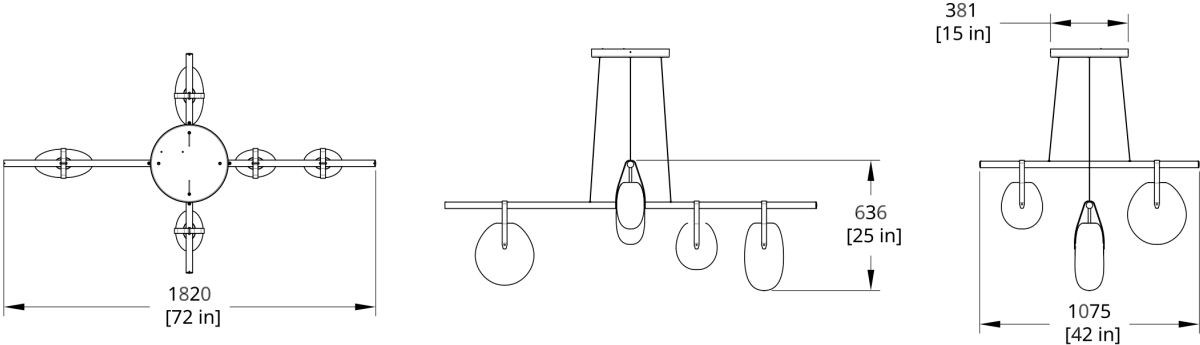

YOUR PRODUCT CODE

GC-7242-PC30-22-120_TM_DIN-CPYB

Specification Logic

PRIMARY FINISH

Matte Black	PC30
Custom Powder Coat	PCXX

CCT

2200K (candle Light)	22
2700K (warm white)	27
3000K (soft white)	30
3500K (neutral white)	35

INPUT / CONTROL / POWER

110-120V Input TRIAC / ELV / 0-10V, 1% dimming	120_TM_DIN
220-240V Input 0-10V, 1% dimming	220_10_DIN
110-277V Input 0-10V, 0.1% dimming	277_10_DIN
110-277V Input DALI, 0.1% dimming	277_DL_DIN

CANOPY COLOR

Black	CPYB
White	CPYW

Drawings

GC-7242 Gala Cross Chandelier Dimension